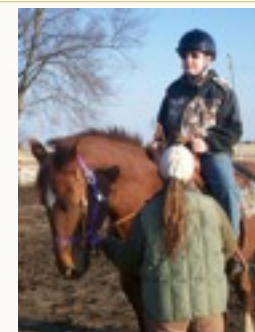

“Therapeutic Riding with Benefits”

- Individual and group sessions
- Personalized sessions and goals
- Enjoy trail rides
- Hands on grooming and tacking
- Participate in Horse Shows
- Summer Camps - day and week
- Bonding time with the horses
- Birthday Parties and other special events
- Viewing area
- Outdoor and Indoor Arenas
- Horse leases and boarding available

21407 E. 58 Highway, Pleasant Hill

816 - 824 - 4968

SUGAR CREEK EQUINAPY

EQUINE ASSISTED ACTIVITIES AND RIDING THERAPY

Our mission is to improve the quality of life for those who have physically, mentally, emotionally, or debilitating life situations through the use of equinapy.

EQUINAPY SESSIONS

We deliver full equine assisted therapy programs from grooming and tacking the horse to riding. At Sugar Creek Equinapy, we transform therapy sessions into a rewarding and enjoyable experience for all. We encourage spirits to rise above the disabilities and for individuals achieve goals higher than expected.

For more information about riding therapy or Sugar Creek Equinapy, please visit our website

or contact Melissa at: 816 - 824 - 4968.

www.sugarcreekequinapy.org

North American Riding Handicap Association

Sugar Creek Equinapy is a member center of NARHA and follows all of their guidelines. Our instructors are NARHA certified and actively participate in NARHA conferences, seminars and continuing education.