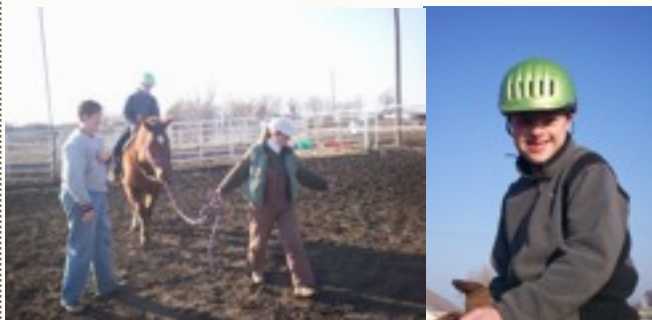

“Therapeutic Riding with Benefits”

- Individual and group sessions
- Personalized sessions and goals
- Enjoy trail rides
- Hands on grooming and tacking
- Participate in Horse Shows
- Summer Camps - day and week
- Bonding time with the horses
- Birthday Parties and other special events
- Viewing area
- Outdoor and Indoor Arenas
- Horse leases and boarding available

21407 E. 58 Highway, Pleasant Hill

816 - 824 - 4968

SUGAR CREEK EQUINAPY

EQUINE ASSISTED ACTIVITIES AND RIDING THERAPY

Our mission is to improve the quality of life for those who have physically, mentally, emotionally, or debilitating life situations through the use of equinapy.

EQUINAPY SESSIONS

We deliver full equine assisted therapy programs from grooming and tacking the horse to riding. At Sugar Creek Equinapy, we transform therapy sessions into a rewarding and enjoyable experience for all. We encourage spirits to rise above the disabilities and for individuals achieve goals higher than expected.

For more information about riding therapy or Sugar Creek Equinapy, please visit our website

or contact Melissa at: 816 - 824 - 4968.

www.sugarcreekequinapy.org

North American Riding Handicap Association

Sugar Creek Equinapy is a member center of NARHA and follows all of their guidelines. Our instructors are NARHA certified and actively participate in NARHA conferences, seminars and continuing education.